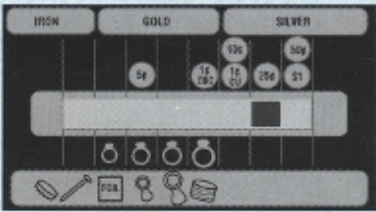

SLIDE-IN BATTERY SYSTEM

Trouble-free "AA" pack delivers up to 70 hours of hunting.

$399.95
sugg. ret.

SIMPLE, ACCURATE TARGET I.D.

Take the guesswork out of digging! It's completely automatic. As you sweep the loop, the display shows the identity of detected targets.

White's Electronics, Inc.
1011 Pleasant Valley Road
Sweet Home, OR 97386

For your local White's dealer
1-800-547-6911
www.whitesmetaldetectors.com