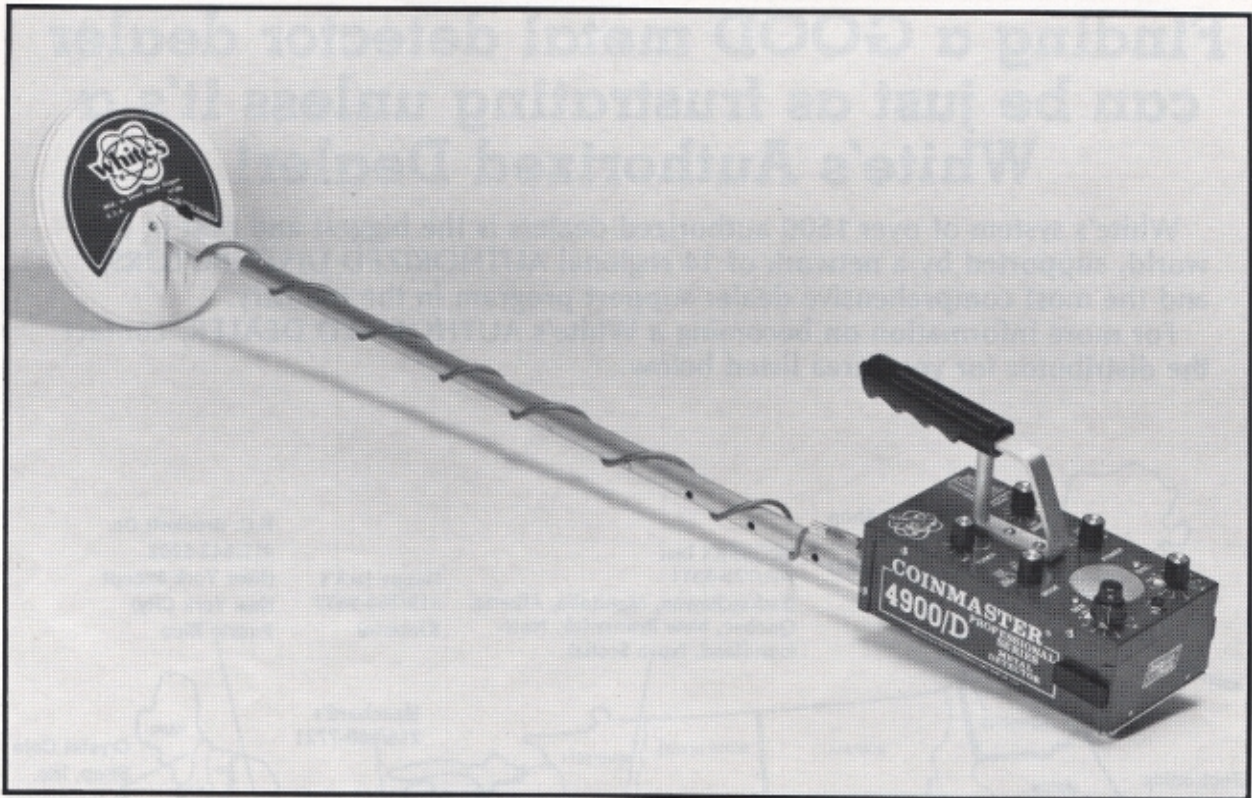

Happy Hunting,

*Jimmy Sierra Normandi*

Jimmy "Sierra" Normandi

**"The 49'er is  
almost too good ... "**

**More performance, more features,  
more value ... at \$299.95.**

### **FEATURES:**

- Four Modes: (GEB/NORM, GEB/DISC, TR/DISC, GEB/MAX)
- In depth instruction manual written by Jimmy Sierra
- Ten-Turn Ground Balance Control
- Sensitivity Control
- Clearly marked NULL points
- Self Adjusting Threshold (S.A.T.) keeps detector in tune over varying ground conditions
- High forward handle for perfect balance
- Compatible with all Series 2 & 3 accessories— 4, 8, 10, & 15 inch loops
- Push button retuning
- Battery pack with 4 "C" cells; no battery leads
- 299.95