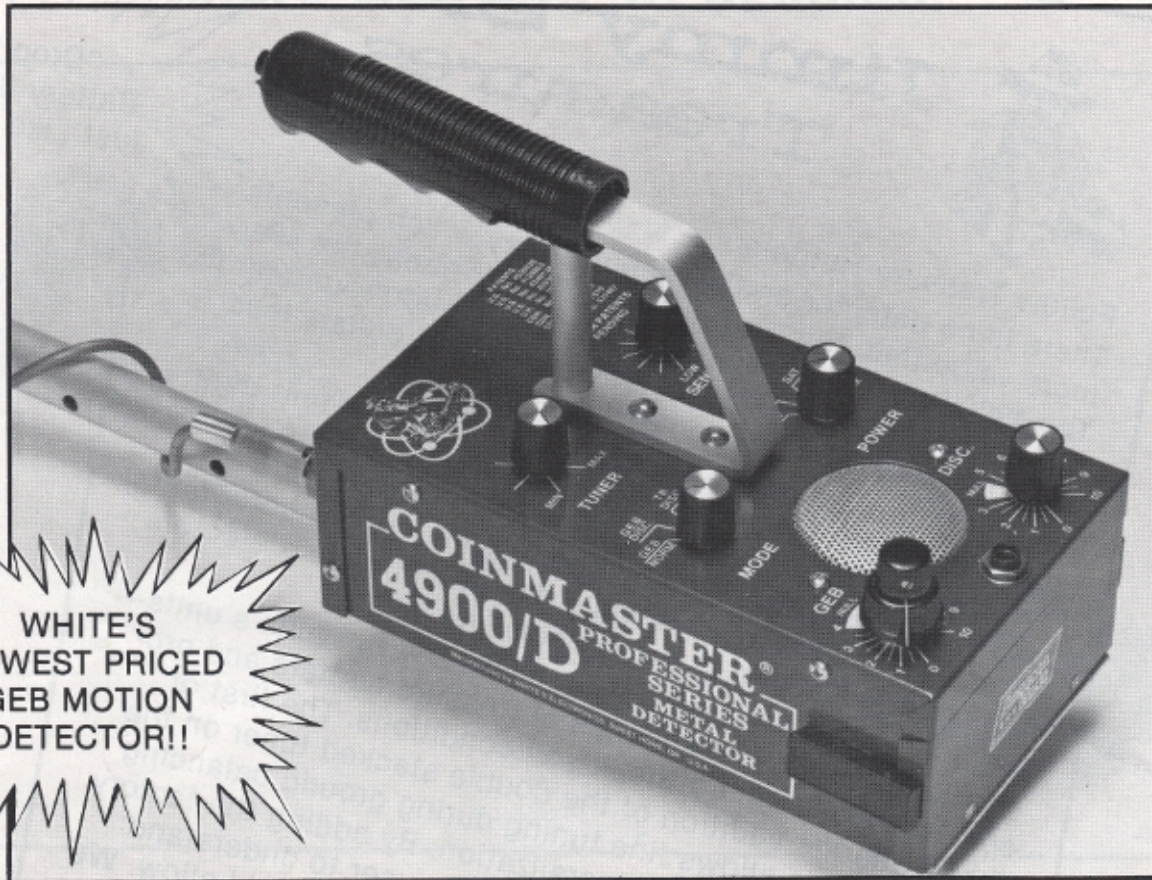

White's Introduces the New 4900/D Professional Series

WHITE'S
LOWEST PRICED
GEB MOTION
DETECTOR!!

True slow sweep GEB/Motion Discrimination, just like the top of the line! Rejects the ground while discriminating against junk.

- **Designed for the special needs of Prospectors, Beach Hunters, and Relic Hunters.**
- **Instruction Manual written by Jimmy Sierra explains HOW to use the 49'er for all types of TH'ing.**
- **Ten-Turn Ground Balance Control** allows easier tuning in highly mineralized areas.
- **Clearly marked NULL points** help determine if object is a "Hot Rock" or a metal target.
- **Sensitivity Control** can be adjusted for each area depending upon ground conditions.
- **4 Modes:** GEB/NORM, GEB/DISC, TR/DISC, GEB/MAX.
- **$299.95**

white's electronics, inc.