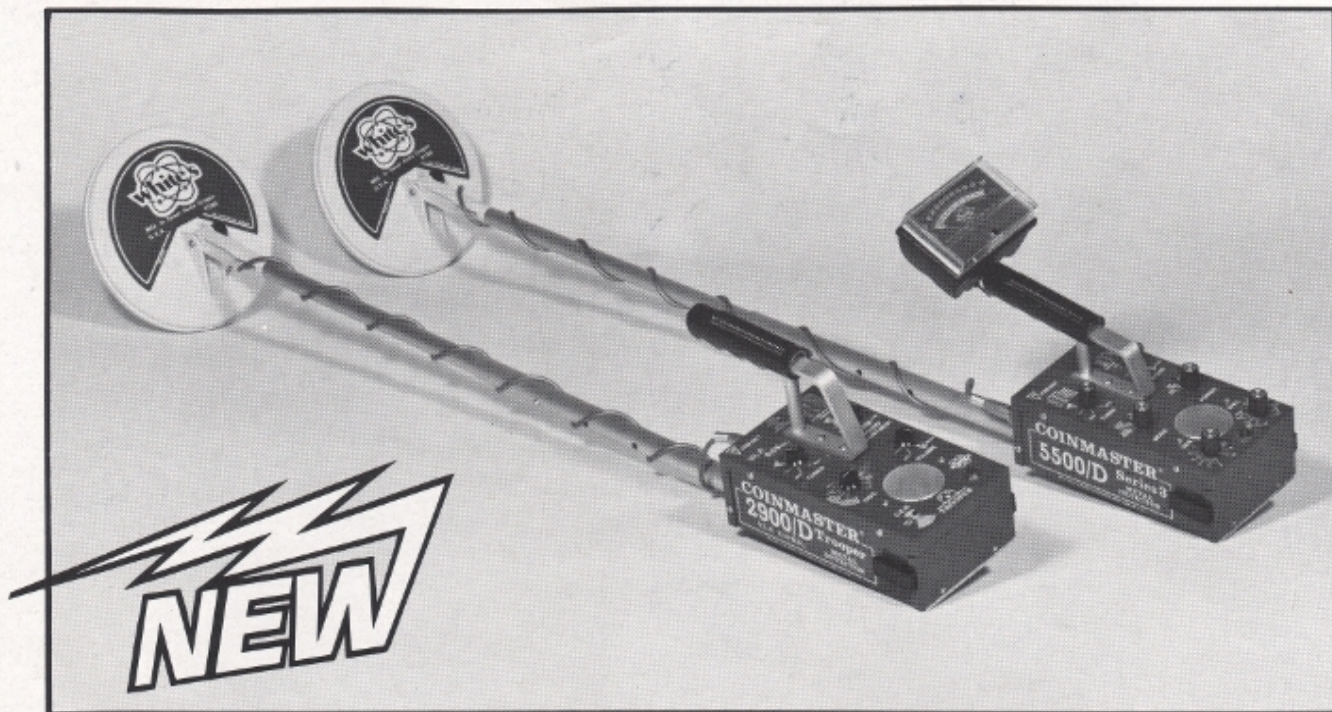

2900/D

Distinguish between trash and good targets OR balance out ground mineralization. Great for beginners.

- PRESET ∇ controls
- Push-button retuning
- TR/DISC mode
- Ground adjustment control
- Low battery alert light
- Power Supply: 9 volt battery (standard) or rechargeable Nicad system (optional)
- High forward handle for excellent balance
- Interchangeable waterproof loops
- $179.95

For a FREE Catalog and your Nearest Authorized White's Dealer, CALL TOLL FREE: 1-800-547-6911 Inside Oregon: 503-367-2138

5500/D

Depth Reading plus slow sweep GEB Motion Discrimination at an affordable price.

- Depth Reading
- PRESET ∇
- 4 modes-GEB/NORM, GEB/DISC, GEB/MAX, TR/DISC
- S.A.T.-Self Adjusting Threshold maintains stable threshold over varying ground conditions
- Trigger Switching activates Depth Reading, changes modes, and retunes
- Improved depth capability
- Power Supply: 4 alkaline "C" cell pack (standard) or rechargeable Nicad system (optional)
- Interchangeable waterproof loops
- Excellent balance
- Large meter shows Depth Reading and signal intensity
- $399.95

white's electronics, inc.