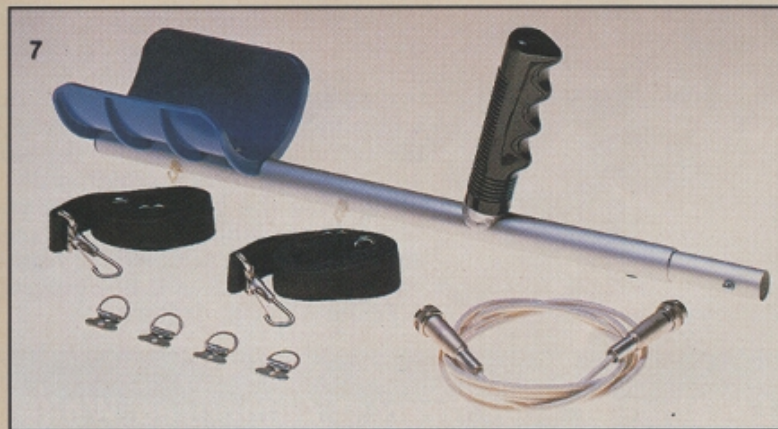

600-0184	DIAMONDS IN THE SURF	.....	$ 6.95
600-0185	FOUND! TREASURE HUNTER'S STORIES	.....	4.95
600-0186	DIAMONDS IN THE SURF/ THE 2ND ADVENTURE	.....	6.95
621-0218	INTRO TO G.E.B. COINMASTERS	.....	4.95

Detectors and accessories are available from an authorized Distributor, Dealer or Service Center, only. White's does not sell directly from its factory. To place an order, please call or visit your nearest White's Distributor, Dealer or Service Center. (Dealers also carry additional accessories for all of White's instruments that are not shown in this catalog.) For the location of the White's Distributor, Dealer or Service Center nearest you CALL TOLL FREE: 1-800-547-6911. Product specifications and prices subject to change without notice.