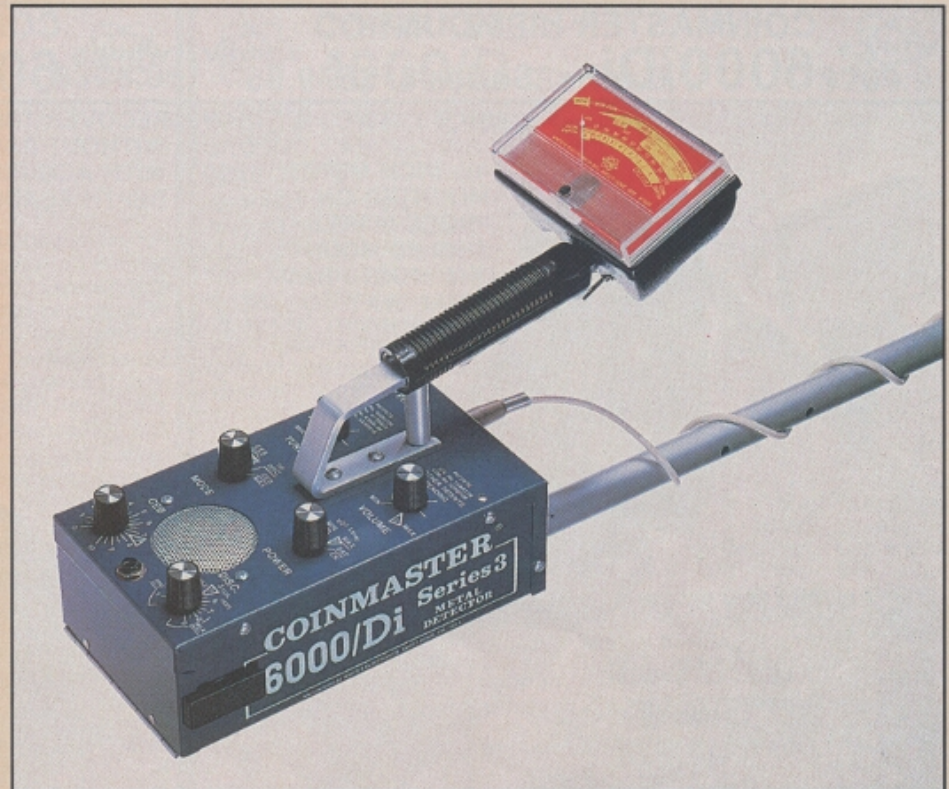

FEATURES:

- **VISUAL DISCRIMINATION INDICATOR (VDI):** Indicates the probable identity of targets: Gold, Silver, Coins, Iron, Pull Tabs, Foil; works in all 4 modes independently of the audio tone.
- **DEPTH READING:** Know the depth of a coinsized target before digging! Aids in pinpointing, helps with a safe recovery of objects.
- **PRESET:** Everyone can use this detector, EVEN WITHOUT READING THE INSTRUCTIONS; PRESETS set the detector for use under normal conditions.
- **TRIGGER SWITCH:** Electronic switching at your fingertip; changes modes, switches meter from Visual Discrimination to Depth Reading, and retunes detector; forward lock position.
- **4½ INCH METER:** Easy to read; mounted on the handle for easy viewing of important VDI and Depth Reading information; meter position creates excellent overall balance.

VISUAL DISCRIMINATION INDICATOR

Know what you're detecting, before digging! White's Visual Discrimination Indicator (VDI) is represented by four scales on the meter. The coin scale refers to American coinage. The Reference Scale of 0-100 allows the user to associate various items with specific numbers. These scales can help with the probable identification of targets. White's advanced system of Visual Discrimination operates in all 4 modes, independently of the audio signal. And, White's VDI is the most reliable and accurate visual discriminating system available. (Note: The audio detection depth of the 6000/Di Series 3 is greater than its visual discriminating depth.)