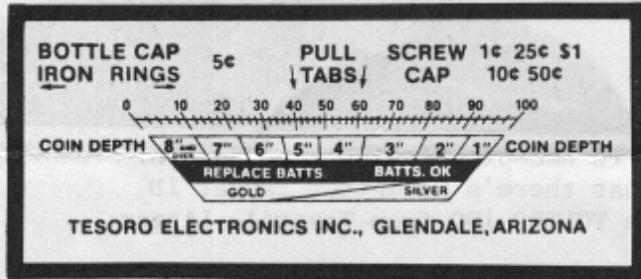

TOLTEC 100

A SUPERIOR TARGET ID METAL DETECTOR!

★ TARGET IDENTIFICATION METER

You told us you wanted visual target ID in discriminate mode, with reliable readouts and uncompromised performance—a field-dependable feature, not an air-test gimmick. The TOLTEC 100 will deliver!

★ TARGET DEPTH INDICATION

Pinpoint in All Metals mode and get a fix on the depth of your target at the same time! We've designed the TOLTEC 100 for faster, more efficient recovery!

★ PRECISION MANUAL GROUND ADJUST

The same famed 10-turn, ultra-precise mineralization compensation control which proved so popular on the Eldorado has been incorporated into the TOLTEC 100! Tackle the toughest ground with complete confidence!

★ PUSH BUTTON MODE CHANGE

Split-second conversion from All Metals to Discriminate mode, and from Target Depth to Target ID!

★ AUTO-TUNE SWITCH

Select manual or fully automatic retuning in All Metals mode!

★ NEW TOP-MOUNT CONFIGURATION

Improved control access and greater ease of operation!

★ OPTIONAL CONVERSION KIT

Permits changeover to body mount configuration. Only $29.95!

★ NOTCH FILTER DISCRIMINATION

With the addition of Tesoro's acclaimed Golden Sabre / Royal Sabre notch system, the TOLTEC 100 gives you total versatility in discriminate mode: conventional motion discrimination, notch filter selectivity, and target ID capability!

★ 12.5 KHZ OPERATION

★ 8½" CONCENTRIC SEARCHCOIL

★ 375 HZ AUDIO

★ 8-CELL "AA" POWER SUPPLY

★ OPERATING WEIGHT: 4 LBS.

★ ACCEPTS ALL TESORO ACCESSORIES