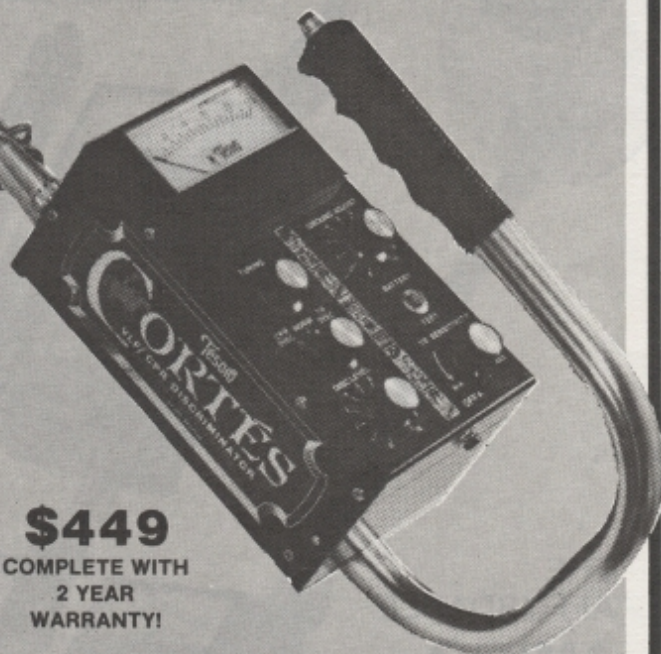

$449
COMPLETE WITH
2 YEAR
WARRANTY!

GET A CORTES DEMONSTRATION.
SEE THE DIFFERENCE PRIDE MAKES!