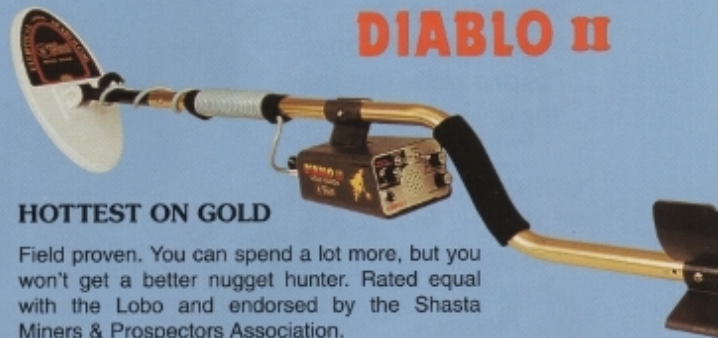

DIABLO II

HOTTEST ON GOLD

Field proven. You can spend a lot more, but you won't get a better nugget hunter. Rated equal with the Lobo and endorsed by the Shasta Miners & Prospectors Association.

- Auto Tune and Normal Tune
- VLF 20 Khz All Metal Operation
- 10 Turn Manual Ground Adjustment
- Ground Mineral Condition Select
- High Gain Sensitivity Circuitry
- 10" Elliptical Wide Scan or Concentric Coil

$449