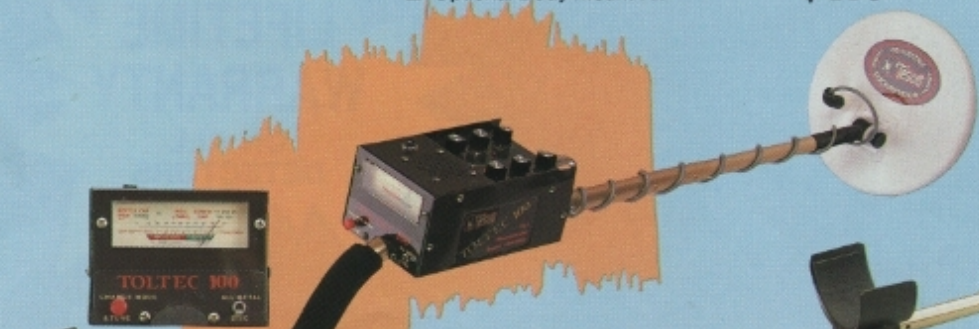

\$429

SILVER Sabre II

OUR MOST POPULAR DETECTOR

Tesoro's best seller is better than ever! Lightweight, powerful, and a pleasure to use. Here's a turn-on-and-go instrument that's ideal for novice or pro.

- HGS Circuitry . . . hotter & deeper!
- ED-120 Expanded Discrimination
- Silent-Search Discriminate Mode
- Variable Threshold All Metal Mode
- Monolithic Shielding . . . a Tesoro exclusive!
- 8" open-center coil w/8' soft-braid cable
- Weighs only 3 lbs.
- Convertible to Hip Mount

\$299

TOLTEC 80

TURN ON AND GO TARGET ID

This Toltec features Auto Ground Adjust, and a Meter to let you ID trash targets from good targets. Easily a best buy.

- Auto Ground Adjust
- Silent Search Discriminate
- Sensitivity Adjustment
- 8½" Concentric Search Coil
- Push Button Mode Change
- Optional Body Mount Kit

\$479

TOLTEC 100

PREMIUM TARGET IDENTIFICATION

Metered Target ID without equal. Measure coin depth, use Notch Disc to reject tabs. 10 turn ground adjust on our top of the line unit.

- Meter Reads Target ID And Coin Depth
- Notch Discriminate
- Manual Battery Test
- Push Button Mode Change
- Optional Body Mount Kit
- Auto Or Normal Tuning
- 8½" Concentric Search Coil