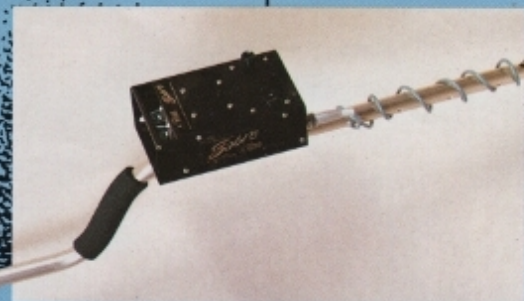

- Meter reads target ID and coin depth
- Notch Discriminate
- Manual Battery Test
- Push Button Mode Change
- Optional Body Mount Kit
- Auto or Normal Tuning

\$589

TOLTEC 80

TURN ON AND GO TARGET ID

This Toltec features auto ground adjust, and a meter ID to let you reject digging trash targets. Easily a best buy.

- Auto Ground Adjust
- Silent Search Discriminate
- 8-1/2" Concentric Search Coil
- Push Button Mode Change
- Weight is 4 Pounds

\$479

CUTLASS

A SUPERIOR MOTION DETECTOR!

Motion based all metal and discriminate for super results.

- Variable Discriminate Level
- All Metal and Discriminate Modes
- Silent Search Operation
- Automatic Ground Reject
- Powered by 6 AA Batteries
- Battery Test

\$189

GOLDEN

Sabre

THE COIN-SHOOTERS DREAM!

Find nickels and small gold rings while rejecting most tabs. Auto ground adjust and battery test, plus convertible, too.

TOMORROWS TREASURE

THE NAME
THAT MEANS
TREASURE

Eldorado EXCELLENT NUGGET
AND RELIC HUNTER

10 turn ground adjust with manual or automatic tuning, and silent search discriminate mode make this a tough detector to beat.