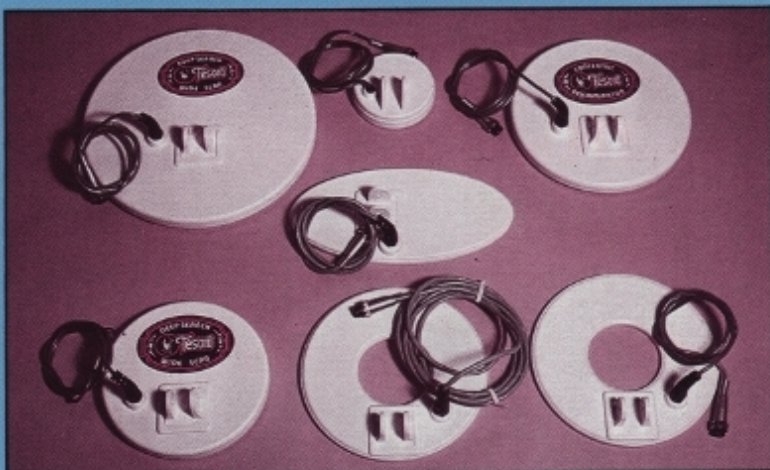

Accessories

SEARCH COILS . . . Concentric style are for most discriminators. Wide Scan is less effected by ground, but doesn't discriminate as well. Ellipticon are for Diablo only. All coils are electrostatically shielded.

Prices	4"	7"	8"	8-1/2"	11"
Concentric	$49	$49	$79	$59	$89
Wide Scan	—	$49	—	$59	$89
Wading Coil	—	—	$99	—	—
Ellipticon	$79	$89	$99	—	—