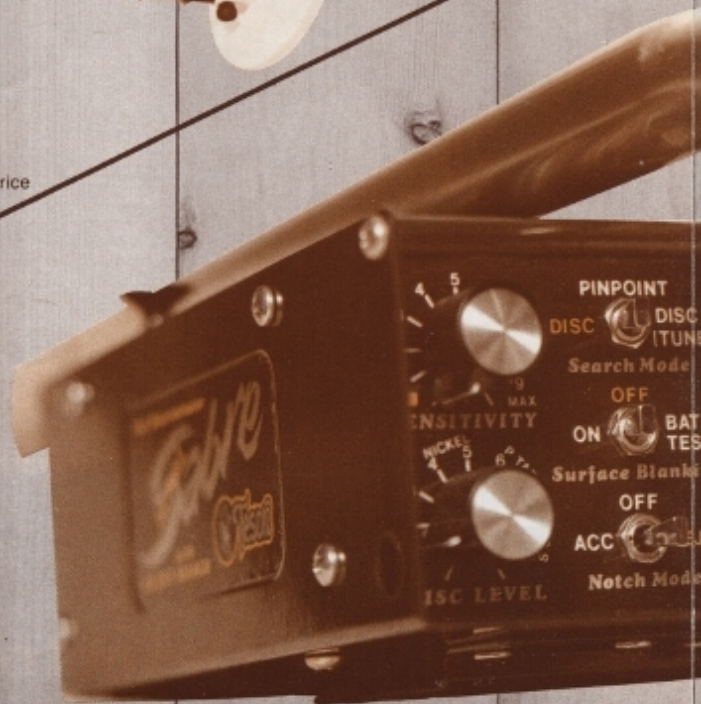

Pamper yourself with a **Royal Sabre**.
You deserve the best.

All the Detectors You'll Ever Need . . .

The **SILVER SABRE** is three pounds of high performance that's not only easy to use, but sheer fun as well. Its Silent Search circuitry eliminates "threshold" hum with no loss of depth.

- Find Nickels and Rings While Rejecting Tabs
- Body Mount or Pole Mount
- Automatic Ground Reject
- Notch Filter Discrimination

\$399

CUTLASS

The **CUTLASS** puts motion based Silent Search technology in a lightweight VLF Discriminator at a price anyone can afford. True mineral free operation in All Metal or Discriminate mode. Automatic ground rejection circuit assures maximum performance in virtually any kind of soil.

The Arm Rest configuration is light, easy to use, and provides a built in detector stand. A great detector for the first time TH'er, as well as an excellent back up unit for the experienced pro.

- Variable Discriminate Level
- All Metal and Discriminate Modes
- Silent Search Operation
- Automatic Ground Reject
- Powered by 6 AA Batteries
- Battery Test

\$189

Tesoro

ly of ctors

Warranty All ctors

Tesoro

The **MAYAN** is probably the most versatile VLF/TR detector available. An excellent coin shooter, it has also earned a reputation as a nugget hunter without equal, regardless of price. The arm rest configuration is lightweight and adjustable. The coin depth meter is protected yet easy to see for pinpointing. The one step ground adjust greatly simplifies the initial setup. Push button mode change, selectable automatic tuning, and power to spare give the Mayan the ability to handle any kind of hunting.