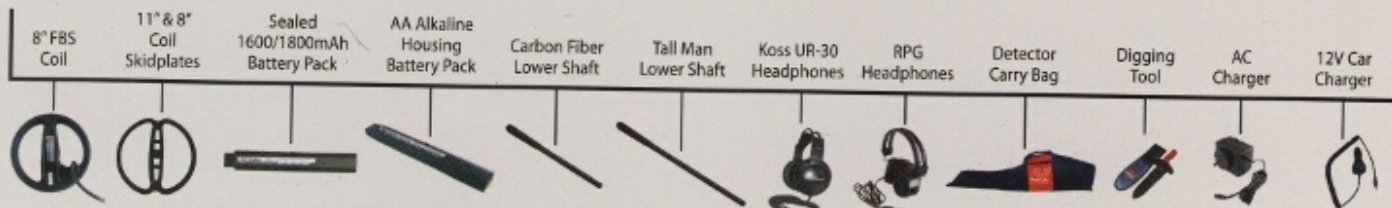

With its High Trash Density setting, Target IDs and audio tones are updated when sweeping over closely spaced targets FAST! This improves the recovery of deeply buried high conductivity targets in a trashy environment and allows you to more accurately identify the type of target found.

Pinpointing

Accurate and easy to use. Press the pinpoint button and watch the Safari zone in on the precise location of that precious target.

Detect Modes

With four pre-programmed detect modes you may choose from; Coin, Coin & Jewelry, Relic or All Metal. Each mode contains optimum settings for identifying the characteristics of preferred targets.

Optional Accessories*

*Standard and Optional accessories listed may vary by region, country and model. Please consult your local authorized Minelab dealer for complete details.

Specifications

Length	Adjustable from 43" to 54"
Weight	3.6 lbs excluding batteries
Coil	11" lightweight, waterproof, Double D
Audio Output	Internal speaker or headphones
Headphone Output	1/4" stereo jack
Visual Display	64 x 128 pixel liquid crystal display (LCD)
Transmission	Full Band Spectrum (FBS) Simultaneous multiple frequency transmission ranging from 1.5kHz to 100kHz
Ground Rejection	Ground Compensation - advanced digital filtering
Discrimination	Linear (-10 to +40 discrimination options)
Custom Select Discrimination	Yes (-10 to +40)
Detect Modes (Preset)	4 (Coin; Coin/Jewelry ; Relic; All Metal)
Detect Modes (Personal)	4 (Programmable/Save)
Auto Noise Cancel (Scanning)	Yes
Pinpoint	Non-motion with audio and visual indicators
Sensitivity Adjustment	Fully Automatic/Manual (0-20)
Threshold	Adjustable (0-40)
Target Volume	Adjustable (0-20)
Trash Density	High/Low
Batteries	12V Alkaline Pack - 8 x 1.5 AA (batteries not included)
Patents	US 4890064, US 5537041, US 5506506