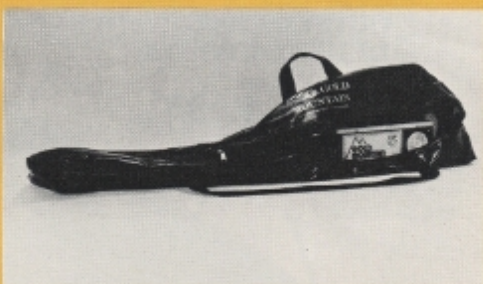

GOLD MOUNTAIN COIN APRON

Wear this vinyl apron while you hunt and carry your treasure around in style. Protects your clothing from wet and muddy objects. Two pockets to transport your "keepers" and to carry the trash you find to the nearest receptacle. Attractive, black with gold lettering.

$3.50