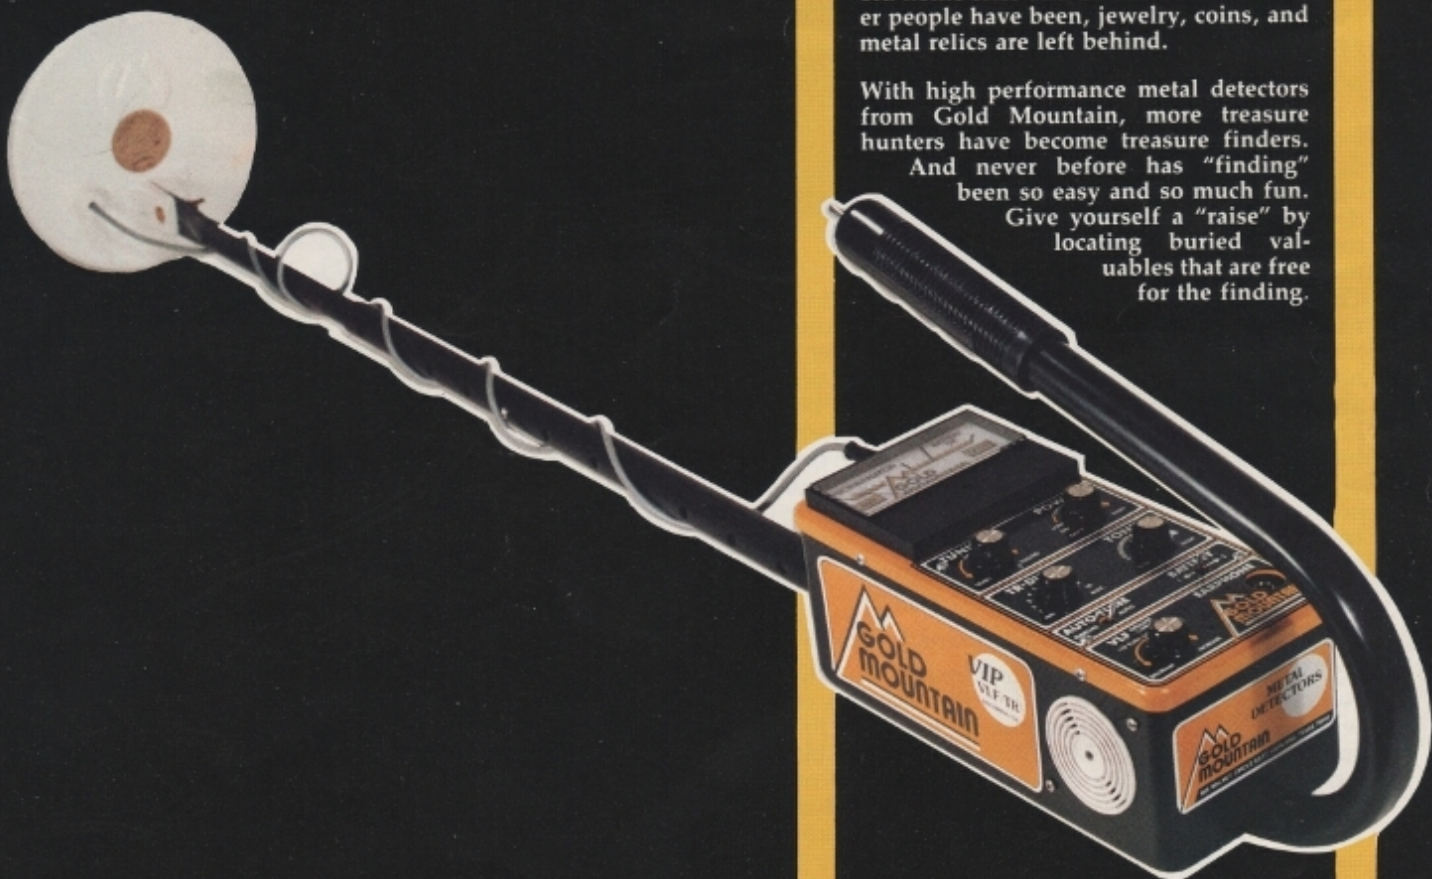

Metal Detectors Open Up A New World Of Adventure!

Find your share of valuable lost or buried treasures. Spare time treasure hunting is FUN and PROFITABLE. Treasure is lost every day. Millions of dollars worth of valuables lie under a few inches of soil in parks, school yards, old home sites and on beaches. Wherever people have been, jewelry, coins, and metal relics are left behind.

With high performance metal detectors from Gold Mountain, more treasure hunters have become treasure finders.

And never before has "finding" been so easy and so much fun.

Give yourself a "raise" by locating buried valuables that are free for the finding.

OUTSTANDING ECONOMY!
Compare with any other brand — here's a detector you can depend on at a price you can afford to pay!

VERSATILITY IN PERFORMANCE

It's important that you know some key facts about this fabulous detector. This is a ground cancelling Very Low Frequency detector (15 kHz) that also features total TR Discrimination against trash metals (including pull tabs and screw caps). This combination of circuits is what you want for maximum use in conquering any ground condition. Take the V.I.P. to heavily mineralized soils, salt water beaches, caves or other hard-to-work ground conditions. When you achieve superior depth penetration into any type of ground or perfect discrimination between trash metals and good metals, you will know why we emphasize Versatility In Performance. In addition to these settings, the V.I.P. has Automatic Tuning capability. There is no better way to maintain peak performance in spite of rapidly changing soil, temperature, height of operation, etc. than to flip the detector into automatic electronic retuning! Automatic Tuning is a treat to use when you need it. Versatility In Performance also means Instant Recall tuning. Replacing the usual push button tuner, this control performs both re-tuning and mode changing functions with split-second speed and absolute accuracy.