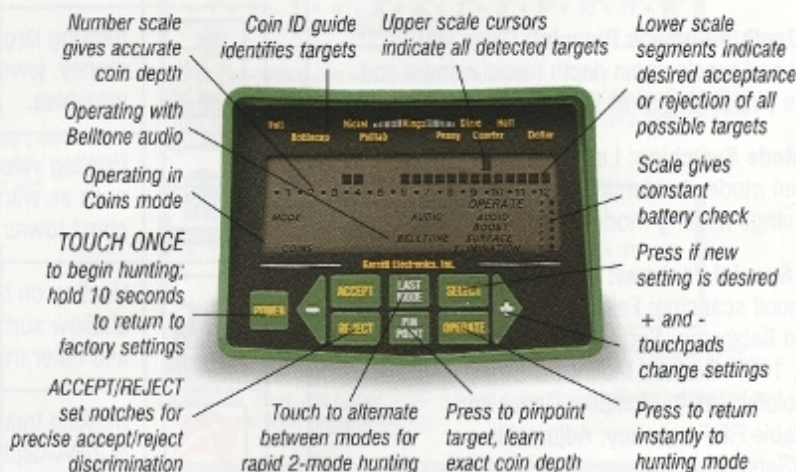

Recommended Accessories & Guides

- ▼ Headphones, 1603000 $29.95
- ▼ Softcase zipper bag 1608700 $29.95
- ▼ Digging Kit, 1601000 $24.95
- ▼ Let's Talk Treasure Hunting, 1508100 $14.95
- ▼ New Successful Coin Hunting, 1501500 $12.95
- ▼ Ghost Town Treasures, 1508200 $9.95