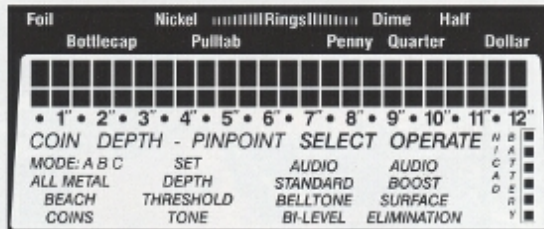

7. Factory Reset and Full Panel Display — No other detector will show all available modes and features at a glance. Press POWER and hold. All modes and features are displayed. After 10 seconds the detector returns to factory-set modes and operation levels.

No other Metal Detection Method in the World Can Do What the GTA System does.