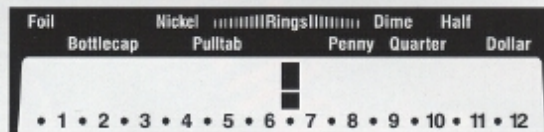

4. Seeking Single Target — To locate a lost earring, for example, clear the Lower Scale Discriminate Program. Hold the matching earring under the searchcoil and press ACCEPT. The detector will then announce audibly only its mate or an object with similar conductivity.