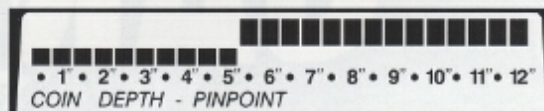

5. Pinpointing and Measuring Coin Depth — Press PINPOINT and scan over target. At the maximum movement, right to left, of Upper Scale Cursors, target is centered beneath searchcoil. Lower Scale cursors move to right, align with Upper Scale and measure depth (5 inches).