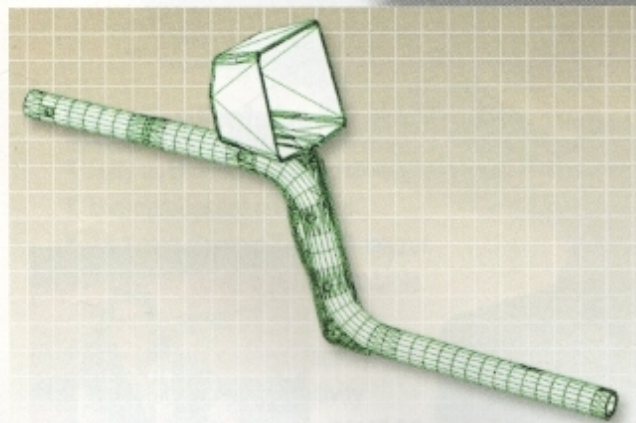

with

Power MASTER™ CIRCUITRY

- ▼ Super Power Booster
- ▼ Depth Increase up to 20%
- ▼ More Intense Sensitivity

New Ramrod Design Guarantees Positive Control
Sturdy, rock-solid connection for armrest, grip and control housing eliminates unwanted searchcoil movement...made of aluminum for light weight.