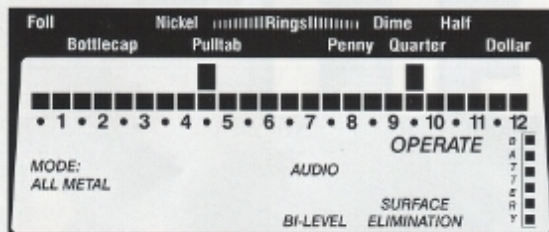

1. Zero Discrimination — All detected targets announced audibly (the quarter and pulltab). Here, target cursors indicate detected quarter and metallic trash (probably pulltab). Notice the All Metal, Bi Level Audio and Surface Elimination selections.