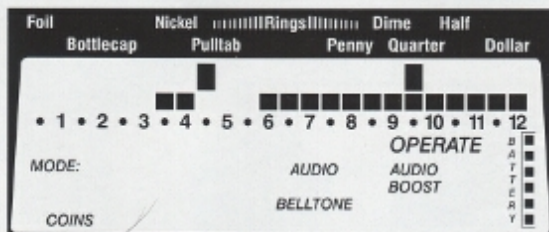

2. Coins Mode — The same two cursors appear but only the quarter is announced audibly. Yet, all detected targets are shown, and you decide whether to dig them or not. Notice the Coins Mode (Coin Alert) Belltone and Audio Boost selections.