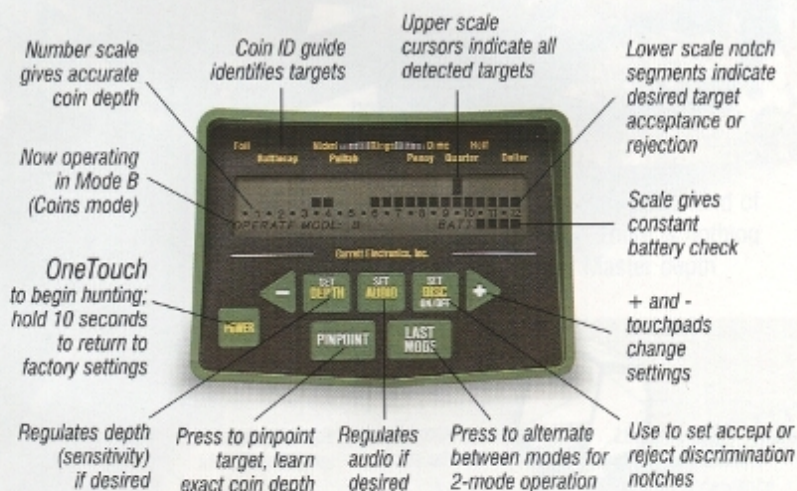

Why do so many treasure hunters praise the computerized GTAx 500 and boast of the wealth it has discovered for them? With the same microprocessor controlled GTAx circuitry as the GTAx 1000 this detector offers unexcelled deepseeking capability. And, its light weight and ease of handling have won over many additional hobbyists. The instrument's new Ramrod design makes it more stable and even easier to use.

Press one touchpad and you're ready at once to hunt for coins with discrimination already set. You may never want to touch another control. Yet, this detector offers full range adjustable discrimination to meet any treasure hunting demand.

With Garrett's patented Graphic Target Analyzer, all Garrett GTAx models give you visible discrimination and target identification. You can see

and understand everything you're looking for, as well as everything you find. Every target is shown. Automatic pinpointing makes recovery even easier. You dig only items of value and don't waste time and energy on trash.

There's no comparison between the GTAx 500 and similarly and even higher priced competitive models. This detector offers so many more features. Check it out for yourself!

Ramrod Design
New Solid stem
PosiControl ComfyGrip
(see illustration on pg. 4-5)

Detection Features

- ▼ Fully automatic OneTouch™ Operation
- ▼ Microprocessor controlled
- ▼ 24-Notch Graphic Target Analyzer
- ▼ 24 Accept/Reject Notch discrimination
- ▼ OneTouch™ reset to factory settings
- ▼ Dual factory-set adjustable modes
  Mode A: Zero discrimination
  Mode B: Bottlecap, pulltab rejection
- ▼ Adjustable audio & depth/sensitivity
- ▼ Coin depth measurement
- ▼ Automatic pinpointing
- ▼ PosiControl ComfyGrip RAMROD stem
- ▼ Stereo headphone jack
- ▼ Convertible Stem/Hip Mount Operation
  3 lbs 4 ozs (stem mount)
  2 lbs 10 ozs (hip mount)
- ▼ Eight AA batteries

Recommended Accessories & Guides

- ▼ Headphones, 1603000 $29.95
- ▼ Digging Kit, 1601000 $24.95
- ▼ *New Successful Coin Hunting*, 1501500 $12.95
- ▼ *Ghost Town Treasures*, 1508200 $9.95