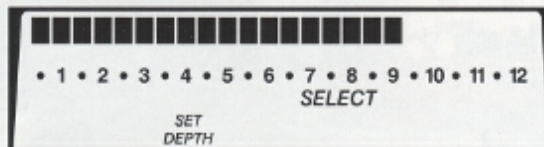

6. Adjusting Depth/Sensitivity, Threshold, Volume, Tone and Manual Ground Balance — To adjust any of these five modes, just press the + or - touchpads. Here, the Upper Scale indicates Depth/Sensitivity is adjusted to 75% of maximum available power.