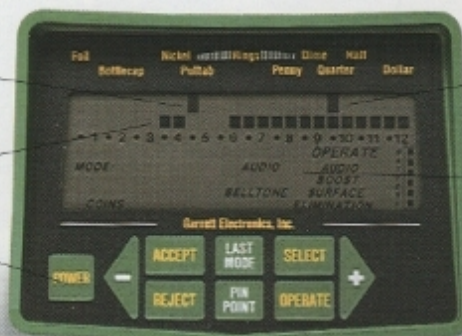

AUTOMATIC TREASURE HUNTING...the GTA Way!

Use Garrett's Full-Range Multi-Notch Discrimination System Once... You'll Never Search Any Other Way. No other system is as accurate, easy to use & understand and as DEEP DETECTING as the GTA.

You can see every detected target in each searchcoil sweep (25c and pulltab)

Your entire discriminate ACCEPT/REJECT Notch Program is always visible

ONE TOUCH TO BEGIN HUNTING

Only ACCEPT targets (the quarter) are announced audibly. But, you can dig REJECT ones you are curious about.

All your modes, functions and instructions are continuously visible.

(Use GTX 1000 with COINS mode, Belltone, Audio Boost and Surface Elimination)

A GARRETT GTA EXCLUSIVE; To recover treasure everybody misses in high trash areas maneuver the searchcoil around and let the GTA notch "ZERO IN" on treasure hiding among the trash. "Wow! This system works!" exclaimed Monty Moncrief of Nassau Bay, Texas. "At last I know what my detector is really telling me."

Presented here are a few of its automatic modes to help you find more treasure. Countless User-set modes are also available at the touch of the ACCEPT or REJECT touchpads: