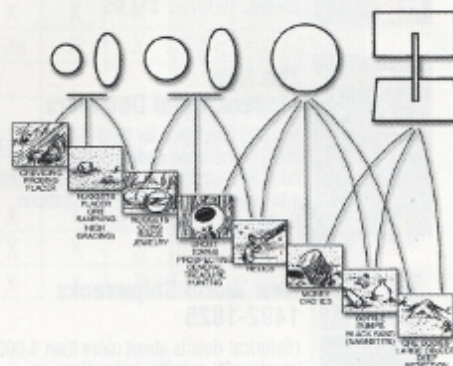

Searchcoil Covers

4 1/2-inch, 1604200 **$4.95**

8 1/2-inch, 1602200 **$6.95**

5x10-inch, 1602500 **$14.95**

3x7-inch, 1601400 **$10.95**