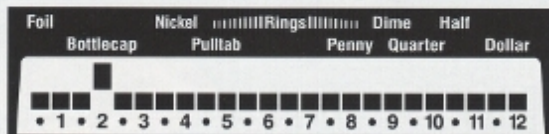

3. Rejecting Single Target — The GTA will not audibly announce bothersome trash. Yet, the detection cursor visibly tells you its there.