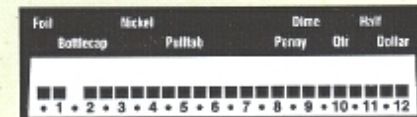

1. The area you're searching seems to contain vast numbers of one type of worthless target...bottlecaps, let's say. Just press REJECT and you won't be bothered again by signals from any of those pesky bottlecaps.