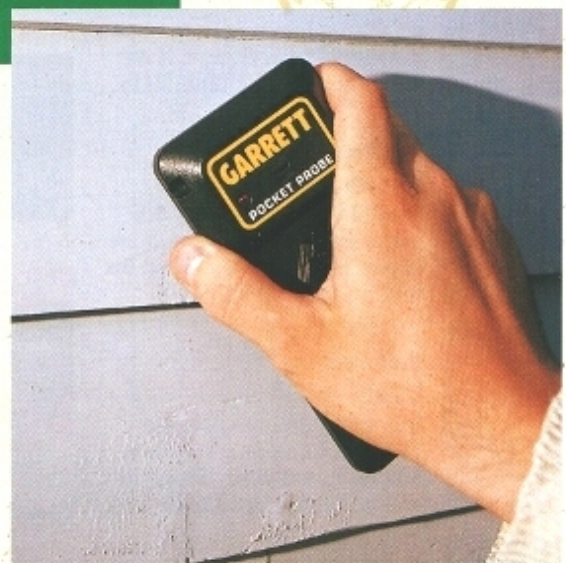

Pocket Probe
Model 1177000
$119.95