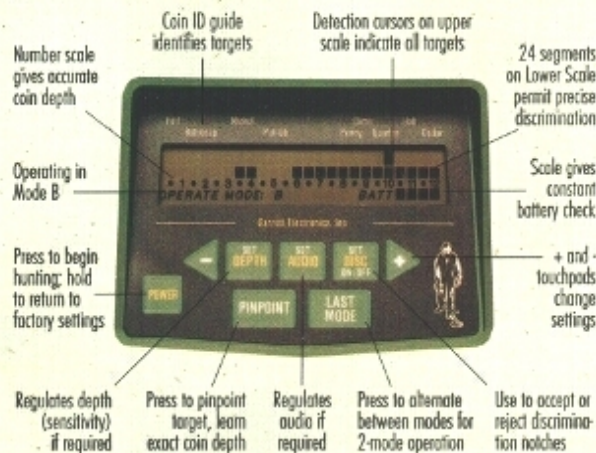

Ultra GTA 500™

Complete Total OneTouch Treasure Hunting
"Visible discrimination, target ID, automatic pinpointing..."

Coin Shooter

Beach Hunter

Ghost Town

Competitor

Amazing...incredible...awesome...
These are but a few of the compliments being paid Garrett's Ultra GTA 500 detector by treasure hunters who continue to marvel at its deepseeking, yet fully automatic, performance.

You can understand at a glance just what targets you're looking for... no numerical codes with this discrimination.

And, no programs to load...

no knobs to adjust. Just press a touchpad and start hunting!

Discrimination segments clearly and precisely illustrate the treasures you've chosen to seek, yet the GTA lets you see all targets it finds. Recover just the ones you want with precise GTA pinpointing to tell you where and how deeply to dig. Yes, dig only the ones you want. Some treasure hunters report that they're so successful with the

new GTA detectors that they "just leave the pennies for others to find!"

Why don't you leave confusion behind and let a Ultra GTA 500 put fun back in treasure hunting. Hunt all day with this light and easy-to-handle detector. Join those who already know that treasure hunting can't get any easier or better than this!

Features

- Garrett Exclusive OneTouch™ Detecting Fully Automatic Microprocessor controlled Graphic Target Analyzer™ display Full range notch discrimination OneTouch™ reset to factory settings
- 2 adjustable factory-set discrimination modes
- Dual-mode hunting capability
- Adjustable audio & depth/sensitivity
- Coin depth measurement indication
- Automatic pinpointing
- Built-in hip mount capability
- 3 lbs 4 ozs (stem mount)
- 2 lbs 10 ozs (hip mount)
- Eight AA batteries

Recommended Accessories

1. (See pages 19-22)
2. Instruction Video, 1671400. $14.95
   - Headphones, 1603000. $29.95
   - 12 1/2-inch Crossfire Searchcoil, 2217800. $129.95
   - 4 1/2-inch Crossfire Searchcoil, 2217600. $79.95
   - Deluxe Carrying Case, 1617000. $69.95
   - Digging Kit, 1601000. $21.95
   - NiCad Battery Pack & Recharger, 1610700. $89.95
   - Coil Covers

Recommended Reading (See page 22)

- *Let's Talk Treasure Hunting*, 1508100. $14.95
- *Modern Metal Detectors*, 1501700. $14.95
- *Buried Treasures You Can Find*, 1500000. $14.95
- *The New Successful Coin Hunting*, 1501500. $12.95

Ultra GTA 500

with 8 1/2-inch Crossfire searchcoil,
Model 1151100.

$479.95