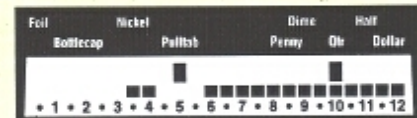

Now, switch to the COINS mode and scan the same ground again. The same two cursors appear, but only the quarter is announced by an audible signal. See how easy it is! The patented GTA system announces only those targets you are seeking. Yet, all targets are shown, and you decide whether to dig them or not.

The GTA gives you a virtually unlimited number of "notch" settings that allows you to locate or ignore various targets.

Here are two examples: