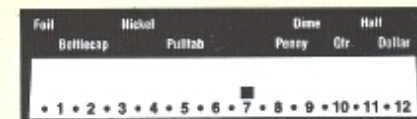

2. You're seeking a specific target...a lost earring, perhaps. Clear all detection segments, press ACCEPT and your detector will now announce only that earring or an object with similar conductivity.