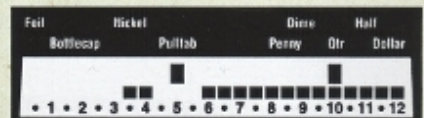

Now, switch to the COINS mode and scan the same ground again. The same two cursors appear, but only the quarter is announced by an audible signal. See how easy it is! The patented GTA system announces only those targets you are seeking. Yet, all targets are shown, and you decide whether to dig them or not.

The GTA gives you a virtually unlimited number of "notch" settings that allows you to locate or ignore various targets.

Here are two examples: