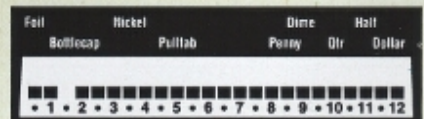

1. The area you're searching seems to contain vast numbers of one type of worthless target...bottlecaps, let's say. Just press REJECT and you won't be bothered again by signals from any of those pesky bottlecaps.