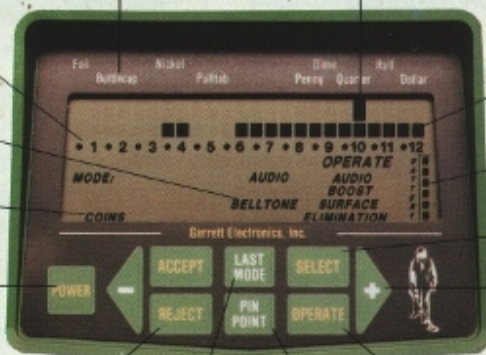

Features

- Garrett Exclusive OneTouch™ Detecting Fully Automatic
- Microprocessor controlled
- Graphic Target Analyzer™ display
- Full range notch discrimination
- OneTouch™ reset to factory settings
- 6 modes...3 factory-set, 3 user-set
- 3 audio ID choices
- Adjustable audio & depth/sensitivity
- Coin depth measurement indication
- Automatic pinpointing
- Audio boost
- Surface elimination
- Built-in hip mount capability
- 3 lbs 4 ozs (stem mount)
- 2 lbs 10 ozs (hip mount)
- Eight AA batteries

Number scale gives accurate coin depth

Operating with Belltone audio

Operating in Coins mode

Press to begin hunting; hold 10 seconds to return to factory settings

Coin ID guide identifies targets

Detection cursors on upper scale indicate all targets

24 segments on Lower Scale permit precise discrimination

Scale gives constant battery check

Press to change settings if desired

+ and - touchpads change settings

Use ACCEPT/REJECT to modify discrimination of each notch

Press to alternate between modes for 2-mode operation

Press to pinpoint target, learn exact coin depth

Press to return instantly to hunting mode