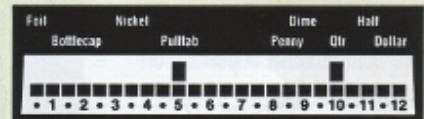

Choose ALL METAL (all Detection Segments displayed) from the preset hunting modes. All targets you detect will be announced audibly and by a detection cursor. Two cursors are shown...one indicates a pulltab; the other, a quarter. These cursors appeared and an audio signal was heard as you scanned over each target.