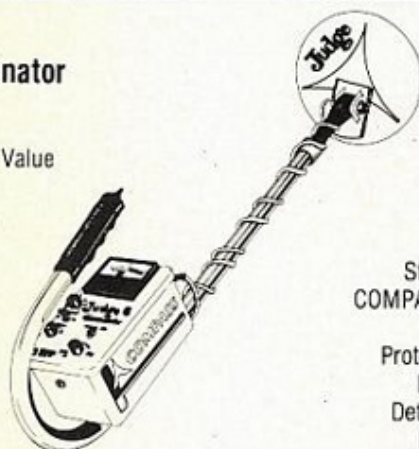

\$249.95

With each COMPASS MAGNUM 320 purchased you will receive FREE GIFTS

Stereo Headset	\$21.95
Rechargeable Battery System	29.95
8" Protective Search Head Cover	4.95
Detector Upright Field Stand	1.95
TOTAL VALUE	\$58.80

JUDGE 6 TR-Discriminator

\$282.70 Retail Value for
\$169.95

while supply lasts

Includes:

- Stereo Headset
- COMPASS Recovery Team Cap
- Protective Search Head Cover
- Detector Upright Field Stand

PLEASE SEND FREE CATALOG AND NAME OF NEAREST DEALER Enclose \$2.00 for the "CHALLENGER" X-70 Operating Manual.