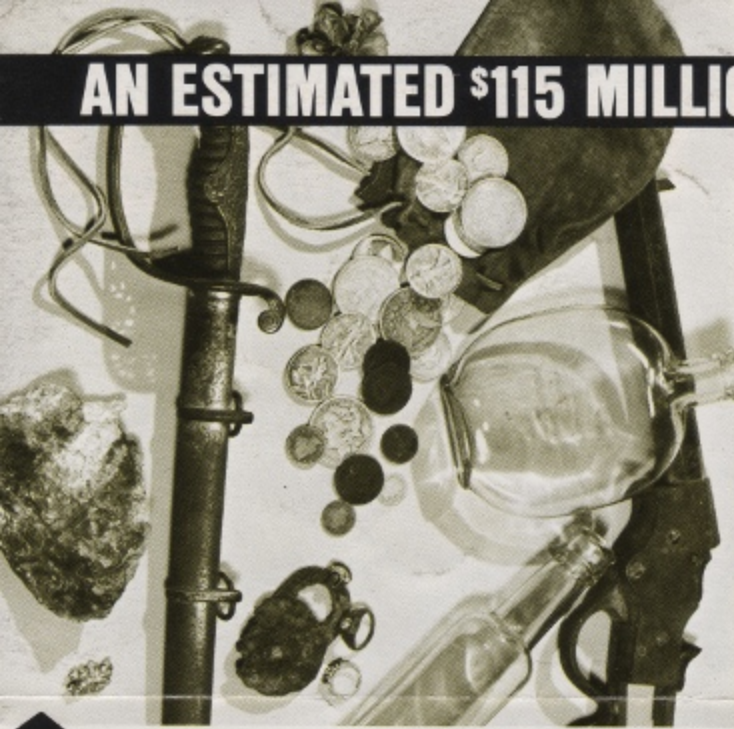

# AN ESTIMATED \$115 MILLION IN COINS LOST EVERY YEAR!\*

\*From WHEELS AFIELD, "Metal Detectors by Bob Kovacik"

**CITY PARKS, ROADSIDE REST AREAS, LITTLE LEAGUE BASEBALL DIAMONDS, BEACHES, PICNIC GROUNDS, ARE ALL GOOD PLACES TO FIND LOST COINS!**

DON PEPPER, of Los Angeles, found 12,005 coins between May 20th and September 15th using a COMPASS 77-IB with an 8" loop. Don was the winner of the West Coast Championship Treasure Hunt with his COMPASS!